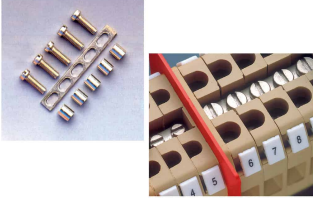

Screw and sleeves for cross-connection PMP06, CBD.35

Series	PMP-CPM
Code	CPM06
Type	CPM/06
HS code	85389099
TECHNICAL DATA	
Typology	Cross connection
Sub-typology	CPM screws and sleeves for PMP commoning bar
Colour	-
Package qty.	10
Material	Copper and brass
Correlations	CBD.35

DESCRIZIONE DEL PRODOTTO

CPM/06 Screw
and sleeves for cross-connection PMP06, CBD.35