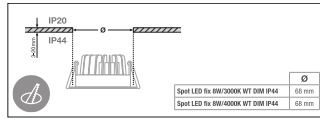

References / Links

- For Guarantee see www.ledvance.com/guarantee

DISCLAIMER

Subject to change without notice. Errors and omission excepted. Always make sure to use the most recent release.