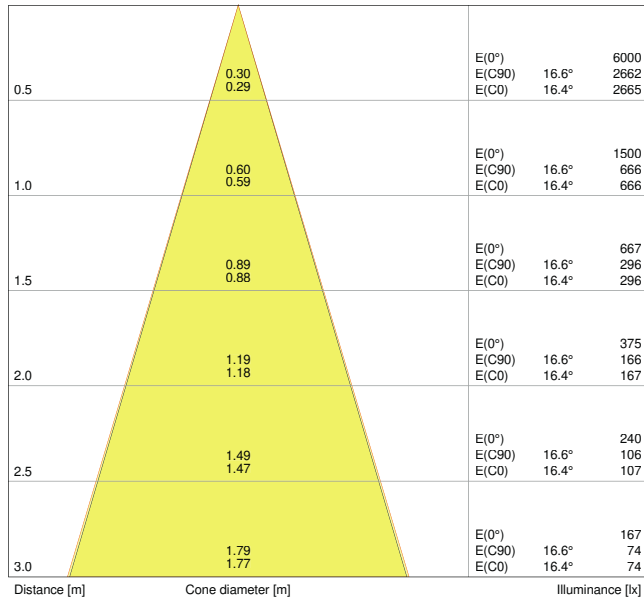

### Product features

- Initial color consistency:  $\leq 4$  SDCM
- Housing material: aluminum
- Lens material: PMMA

### Photometrical data

Luminous flux	670 lm
Luminous efficacy	80 lm/W
Color temperature	4000 K
Light color (designation)	Cool White
Color rendering index Ra	> 80
Standard deviation of color matching	$\leq 4$ sdcn
Luminous intensity	-
Flickering metric (Pst LM)	-
Stroboscope effect metric (SVM)	-
Photobiological safety group acc. to EN62778	RG0
Photobiological safety group acc. to EN62471	RG0
Beam angle	36 °

### Dimensions & Weight

Diameter	81.00 mm
Height	51.00 mm
Product weight	268.00 g