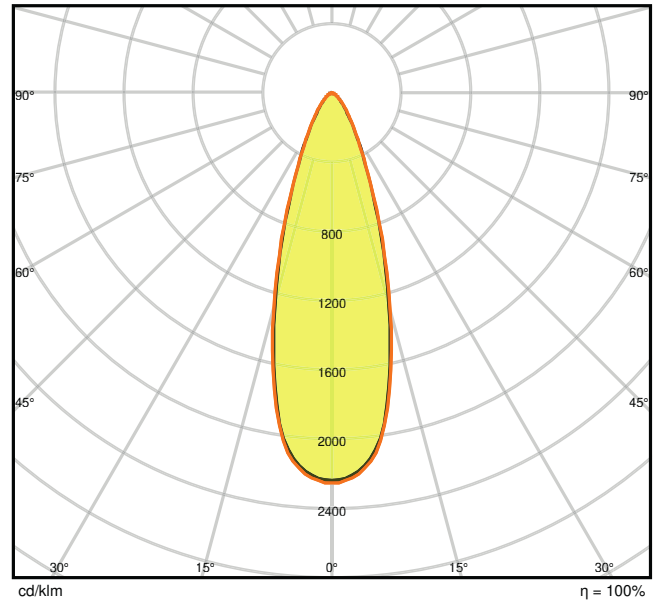

LDC typ polar

Dimensions & Weight

Diameter	81.00 mm
Height	51.00 mm
Product weight	268.00 g

Materials & Colors

Product color	White
Housing color	White
Body material	Aluminum
Light emitting surface material	PMMA