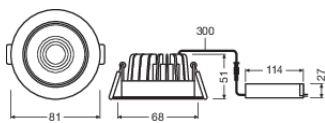

### Photometrical data

Luminous flux	670 lm
Luminous efficacy	80 lm/W
Color temperature	4000 K
Light color (designation)	Cool White
Color rendering index Ra	> 80
Standard deviation of color matching	$\leq 4$ sdcn
Luminous intensity	-
Flickering metric (Pst LM)	-
Stroboscope effect metric (SVM)	-
Photobiological safety group acc. to EN62778	RG0
Photobiological safety group acc. to EN62471	RG0
Beam angle	36 °

### Dimensions & Weight

Diameter	81.00 mm
Height	51.00 mm
Product weight	268.00 g