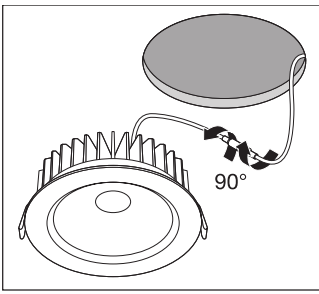

References / Links

- For Guarantee see www.ledvance.com/guarantee

DISCLAIMER

Subject to change without notice. Errors and omission excepted. Always make sure to use the most recent release.