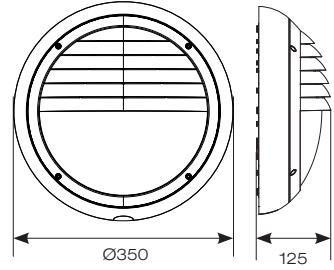

Discrete integral PIR

Graphite

White Fitted with Plain Eyelid Accessory

Silver Grey Fitted with Louvred Eyelid Accessory

INPUT	HERTZ	TEMP	LIFETIME (HRS)	CRI	SDCM	BEAM ANGLE	CLASS	IP	IK
230V	50/60Hz	-10 to 40°C	L70 56,000	Ra 80	6	110°	1	IP65	IK09