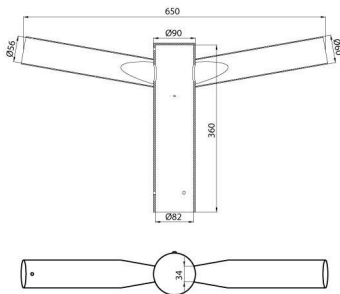

Product Data Sheet

GW86243

On request

Accessory.

Description	Pole head coupling 76mm-60mm	Type	Double
Weight (kg)	4.5	Electrocod	240

DIMENSIONAL

PHOTOMETRIC DISTRIBUTION

TECHNICAL SYMBOLOGY