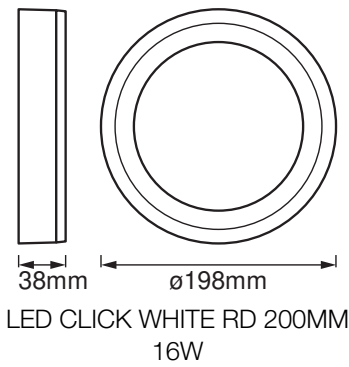

PRODUCT DATASHEET

LED Click White Round 200mm 16W

LED CLICK White | LED wall and ceiling luminaire with wall switch controllable light segments

Areas of application

- Indoor applications
- Decorative domestic lighting

Product features

- Wall and ceiling luminaire
- Two separate light segments
- Available in round and square form

TECHNICAL DATA**Electrical data**

| | |
|---|---------------|
| Nominal wattage | 16.00 W |
| Nominal voltage | 220...240 V |
| Mains frequency | 50...60 Hz |
| Nominal current | 70.000 mA |
| Inrush current | 17.6 A |
| Max. number of luminaires per miniature circuit breaker C10 | - |
| Power factor λ | > 0.90 |
| Protection class | II |
| Operating mode | Mains voltage |

Photometrical data

| | |
|--|---------------------------|
| Luminous flux | 750 lm |
| Total luminous flux of contained light sources | 1350 lm |
| Luminous efficacy | 47 lm/W |
| Color temperature | 3000 K |
| Light color (designation) | Warm White |
| Color rendering index Ra | ≥ 80 |
| Standard deviation of color matching | ≤ 6 sdc _m |
| Photobiological safety group acc. to EN62778 | RG1 |
| Photobiological safety group acc. to EN62471 | RG1 |
| Beam angle | 110 ° |

Dimensions & Weight

| | |
|----------------|-----------|
| Diameter | 198.00 mm |
| Height | 38.00 mm |
| Product weight | 620.00 g |

Materials & Colors

| | |
|---------------------------------|-------------------------------|
| Product color | White |
| Housing color | White |
| Body material | Aluminum |
| Cover material | Polymethylmethacrylate (PMMA) |
| Light emitting surface material | Plastic |
| Mercury content | 0.0 mg |